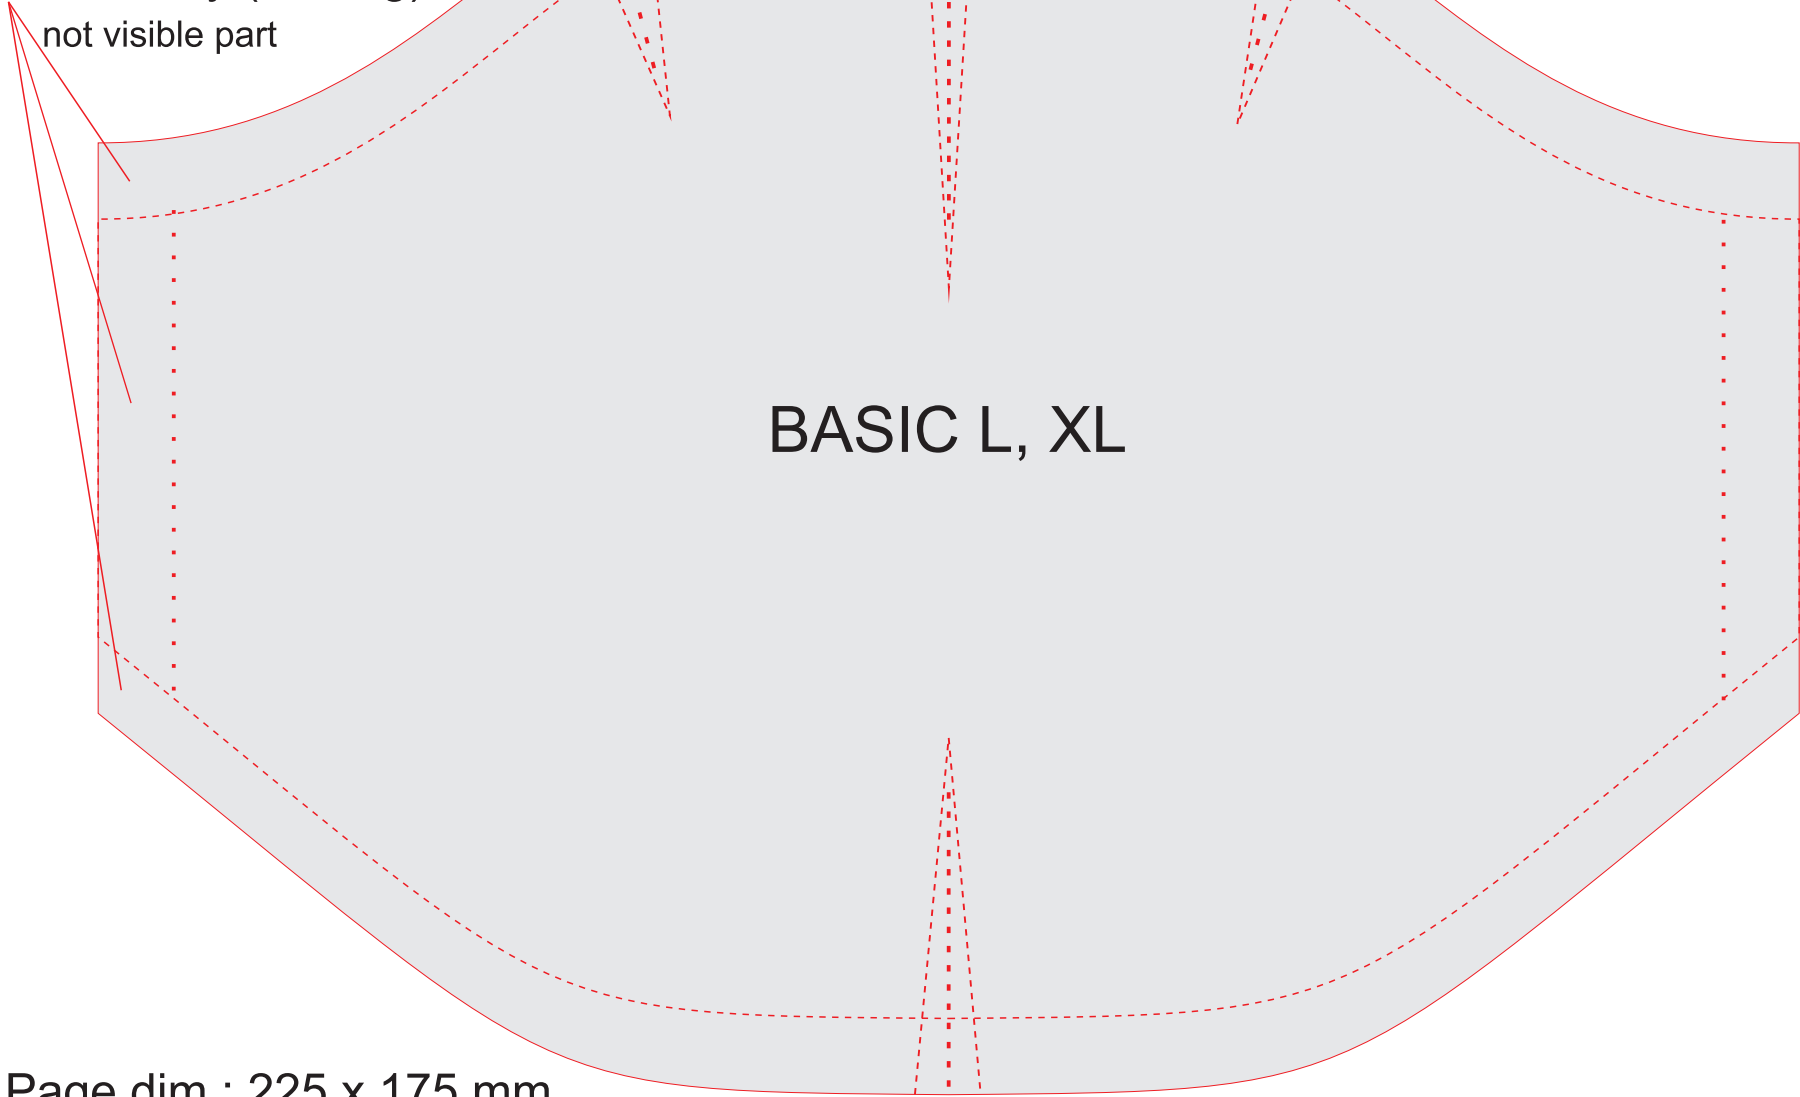

Seam

Accessory (sewing)

not visible part

BASIC L, XL

Page dim.: 225 x 175 mm